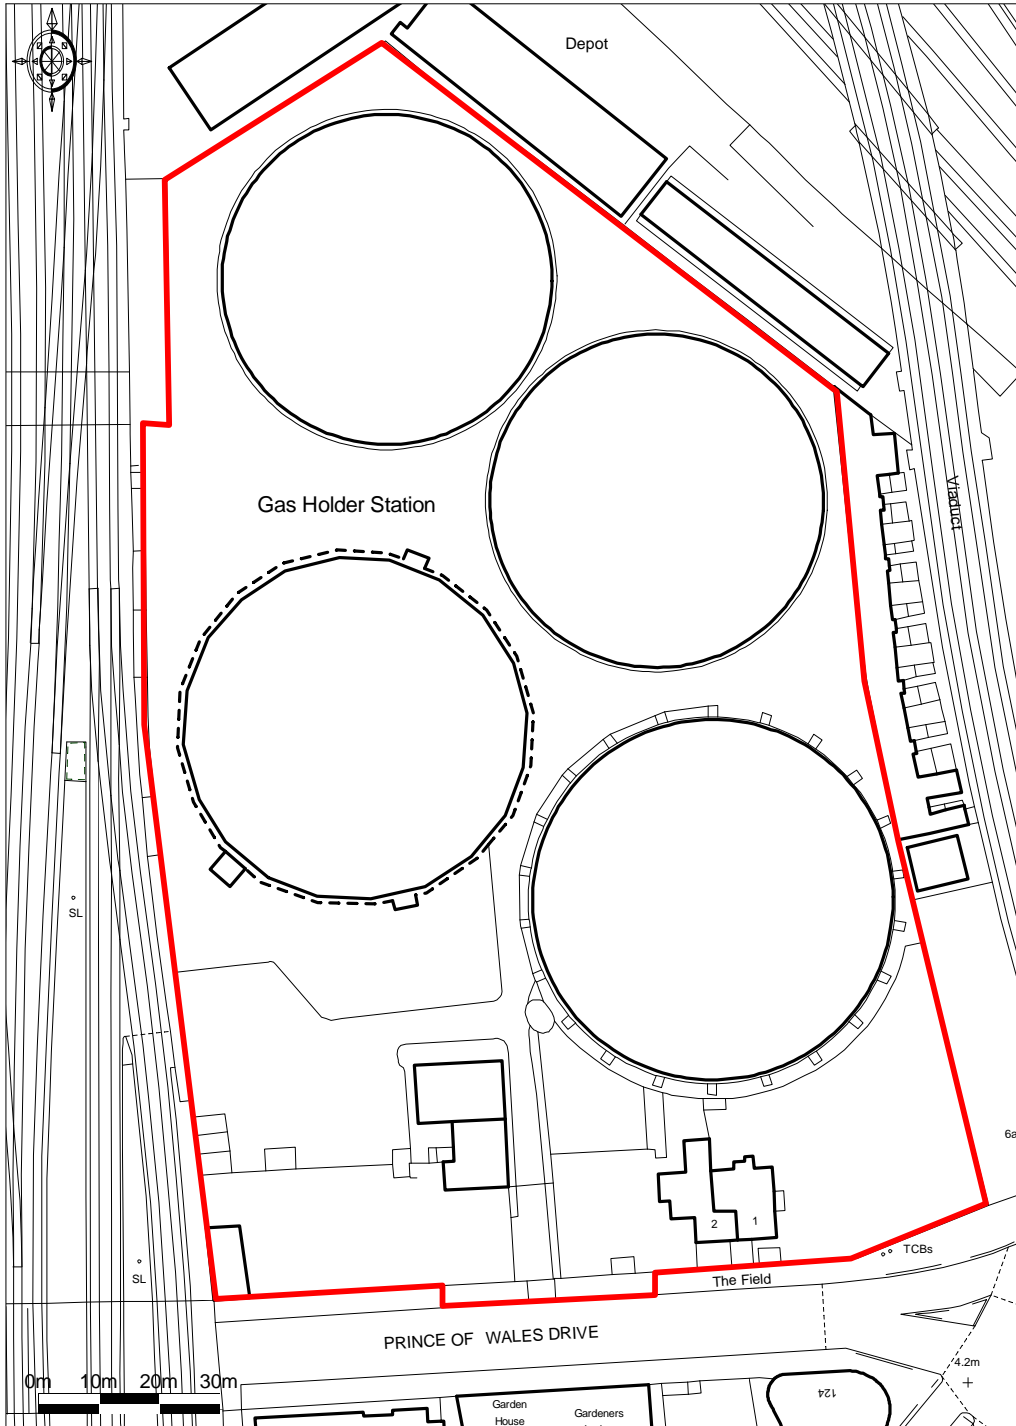

Battersea Gasholders Site Location Plan